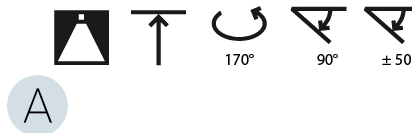

GENERAL

Series: Sign Diva Dancer
Subseries: Sign Diva Dancer
Brand: Prolicht
Division: Architectural
Mounting Type: Suspension
Mounting Location: Ceiling
Subcategory: Pendant

PHYSICAL

Shape: Round
Diameter (mm): 850
Diameter (in): 33 7/16
Height (mm): 1620
Height (in): 63 3/4
Light Distribution: Adjustable / Direct
Weight (kg): 9.67
Weight (lbs): 21.27
Diffuser: PMMA - Opal / Micro-Prism / Sparkling Secret / Vintage Industrial
Fixture Finish: SSR / BKV / CWI / CRY / HAB / UFT / ITA / RUA / FTG / MYG / LOD / PUS / FRO / FUP / KIA / POP / BLS / SPG / MEY / GOH / GUM / CHC / COM / ABZ / JAG / OBR / MOS / ROR
Fixture Material: Extruded Aluminum / Steel

ELECTRICAL

Lamp Type: LED (Zhaga Standard)
Input Wattage (W): 96.8
Total Output Wattage (W): 76.8
Dimming: Tri-Mode (Non-Dimming and Phase Dimming (120Vac only) and 0-10V Dimming)
Driver Included: Yes
Driver Location: Integrated
Driver Type: Constant Current - Universal
Driver Class: Class 2
Input Voltage (V): 120 - 277
Constant Current (MA): 600

LED

Color Temperature (°K): 3000 / 3500 / 4000
Max. Delivered Lumen (lm): 11160 / 11388 / 11620
CRI: >90 CRI
Lamp Life (hrs): 50000

OPTICAL

Adjustability: Rotational Canopy 170°; Tilting Canopy ±50°; Tilting Head ±90°

RATINGS AND CERTIFICATIONS

Certified By: Certified for North American Standards
IP rating: IP20