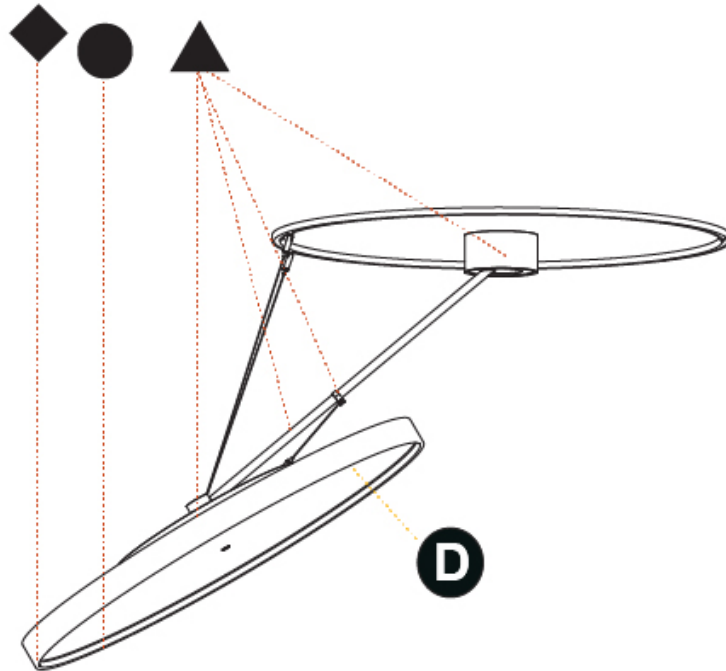

SIGN DIVA DANCER KORONA SUSPENSION

A30881-

PROJECT

TYPE

SPECIFIER

QUANTITY

DATE